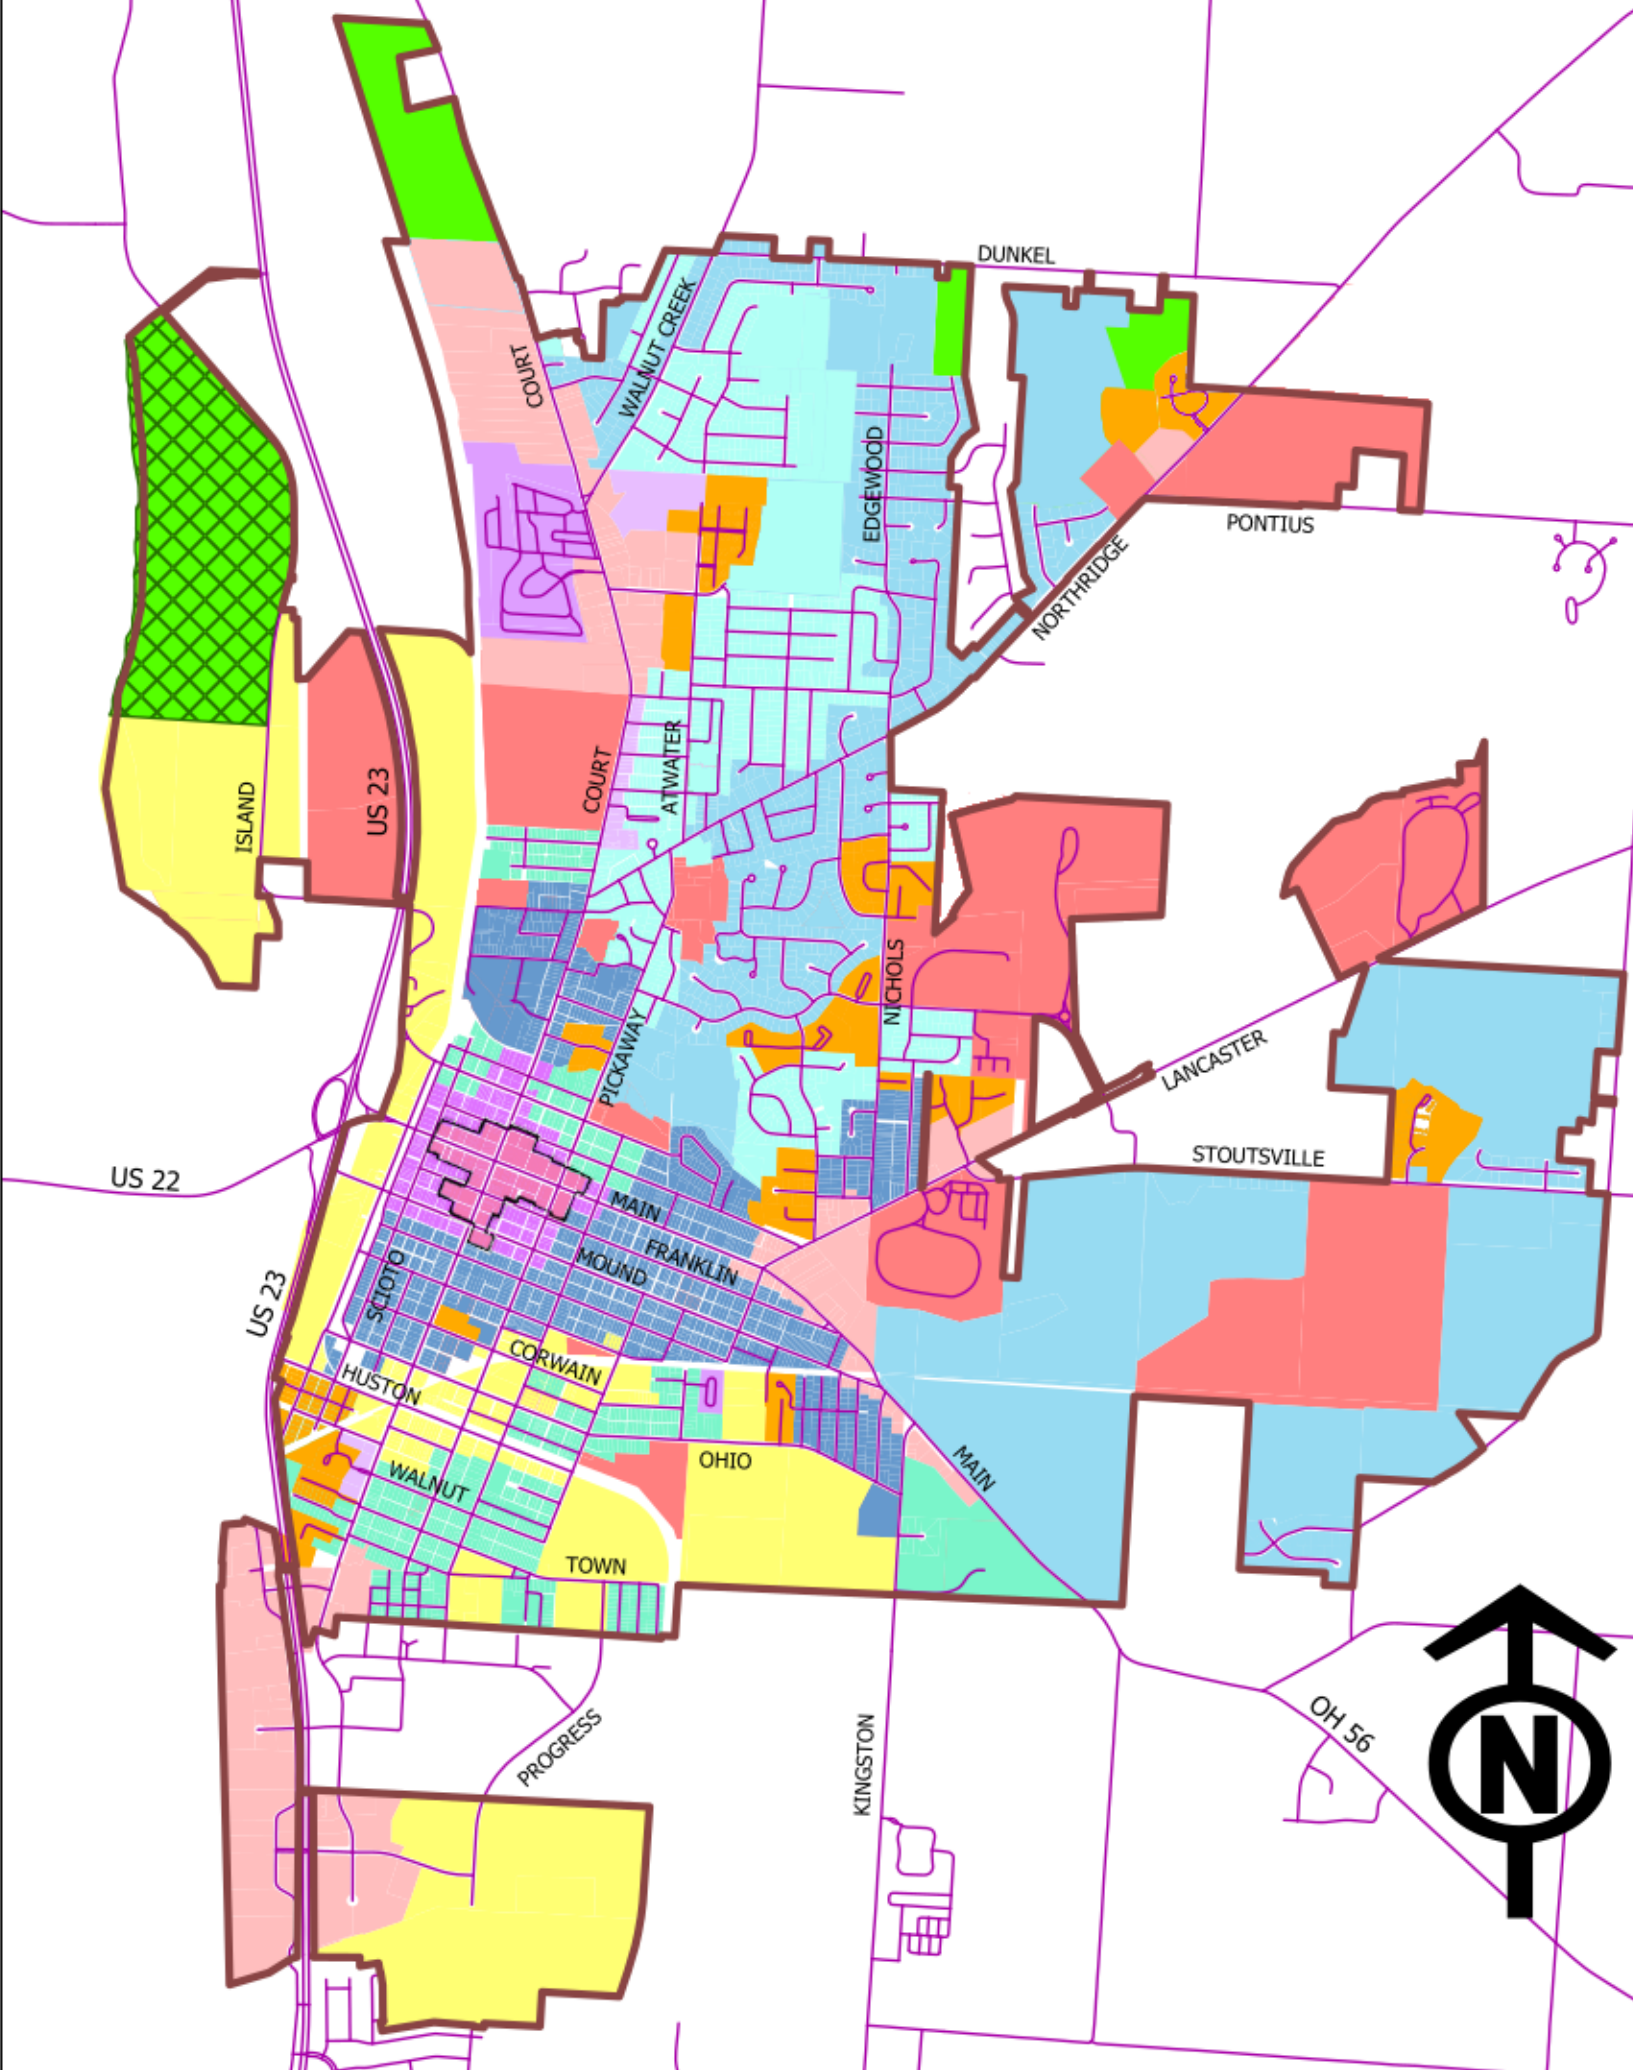

New Zoning Classifications

- AG
- CS
- DB
- GB
- HSU
- IE
- LDR
- MDR
- MHR
- MUR
- NB
- TUR
- HD (Overlay)
- H (Overlay)
- Roads
- Circleville_Boundaries

As drafted by the City of Circleville for their 2022 revised zoning code